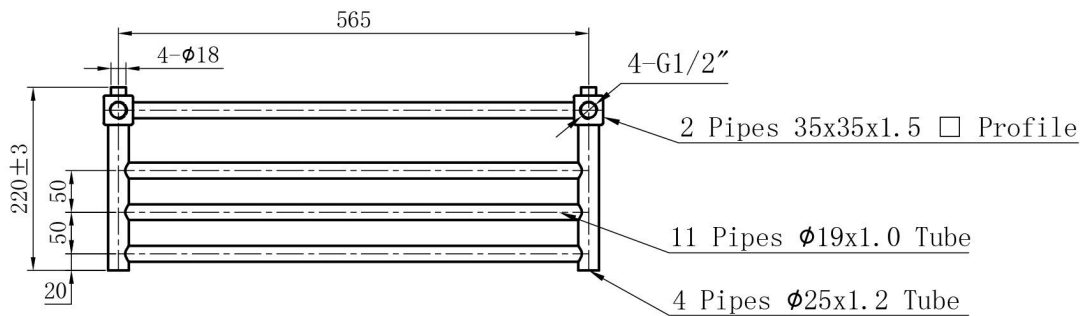

Velino 800 x 600mm. Stainless Steel Brushed

Technical Drawing

Unit:mm

Eastbrook 

Eastbrook Road, Gloucester GL4 3DB

Technical Helpline : 01452 317890

Mon - Fri / 8am - 5pm

Email : technical@eastbrookco.com