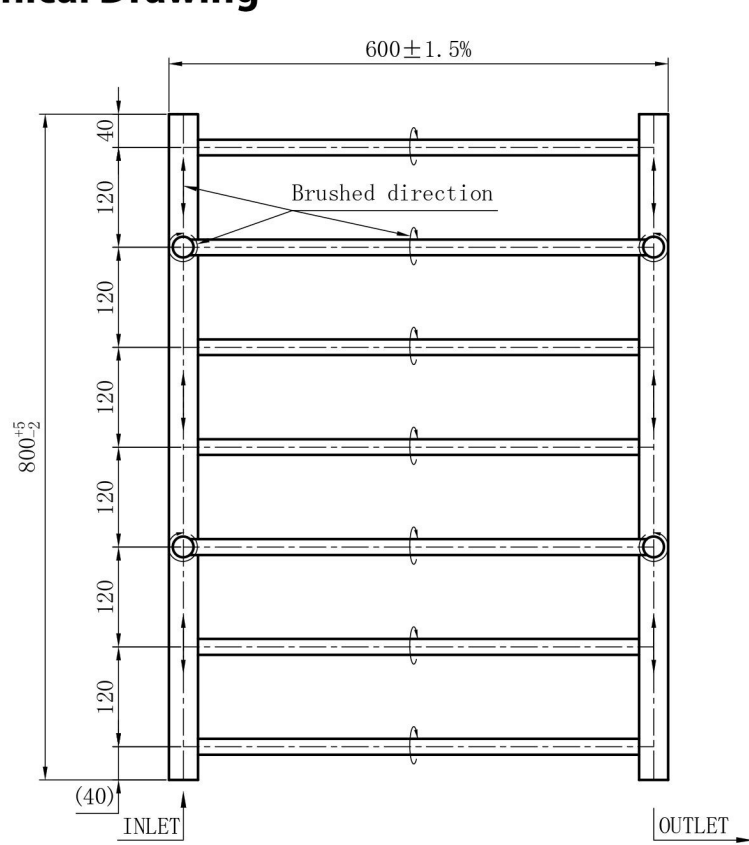

Velino 800 x 600mm. Stainless Steel Brushed

Technical Drawing

Unit:mm

Eastbrook 

Eastbrook Road, Gloucester GL4 3DB

Technical Helpline : 01452 317890

Mon - Fri / 8am - 5pm

Email : technical@eastbrookco.com