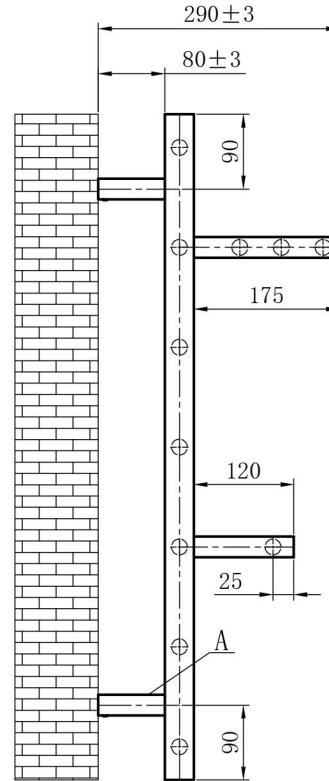

Velino 800 x 600mm. Stainless Steel Brushed

Technical Drawing

Unit:mm

Eastbrook 

Eastbrook Road, Gloucester GL4 3DB

Technical Helpline : 01452 317890

Mon - Fri / 8am - 5pm

Email : technical@eastbrookco.com