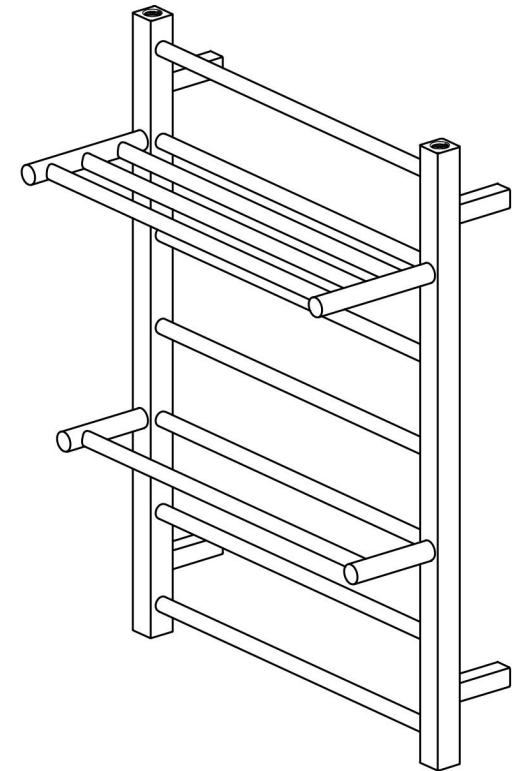

Velino 800 x 600mm. Stainless Steel Brushed

Technical Drawing

Unit:mm

Eastbrook 

Eastbrook Road, Gloucester GL4 3DB

Technical Helpline : 01452 317890

Mon - Fri / 8am - 5pm

Email : technical@eastbrookco.com